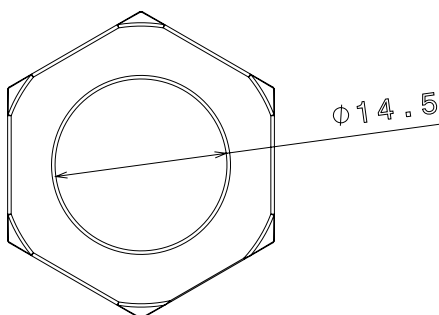

PRODUCT CODE: PMB20B
PVC SCREWED MALE BUSH

DESCRIPTION

20mm PVC Screwed Male Bush

FINISH

Black

MATERIAL

PVC

PACKAGING

Packed in qty 100

ADDITIONAL NOTES

Manufactured to BS4607 part 1

Isometric view

Top view

Side view